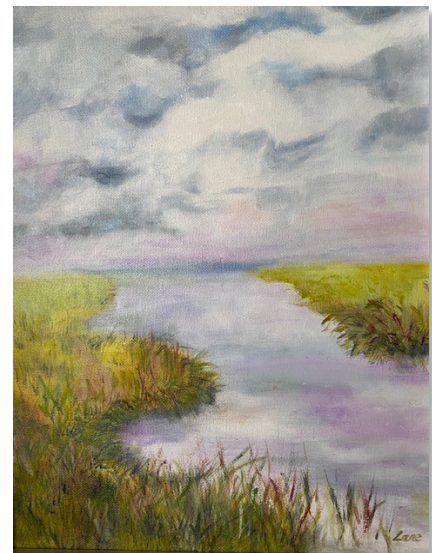

McLean Art Society - February 2022

McLean Art Society Artist of the Month

GERDA LANE

By Palette Editorial Staff

Our fellow member and fine artist **Gerda Lane** began pursuing her interest in art in 2014 after raising a family and retiring from a career in the US Department of State. She paints in oil, watercolor, and pastel. She has a degree in fine arts and continues to take classes and workshops in northern Virginia to further develop her skills. Gerda primarily paints landscapes and still life scenes, and also enjoys creating whimsical nursery scenes. Her style can be described as impressionistic, choosing colors from a soft French-inspired palette. She is a member of the Arlington Artists Alliance, Program Chair of the McLean Art Society, and the Falls Church Art Society, and enjoys belonging to these communities of fellow artists.

Wine with Pears
Oil on Canvas
12" x 12"

Lavender in Provence

To Gerda!

Pears ~ watercolor 11" x 14"

Delaware Marsh